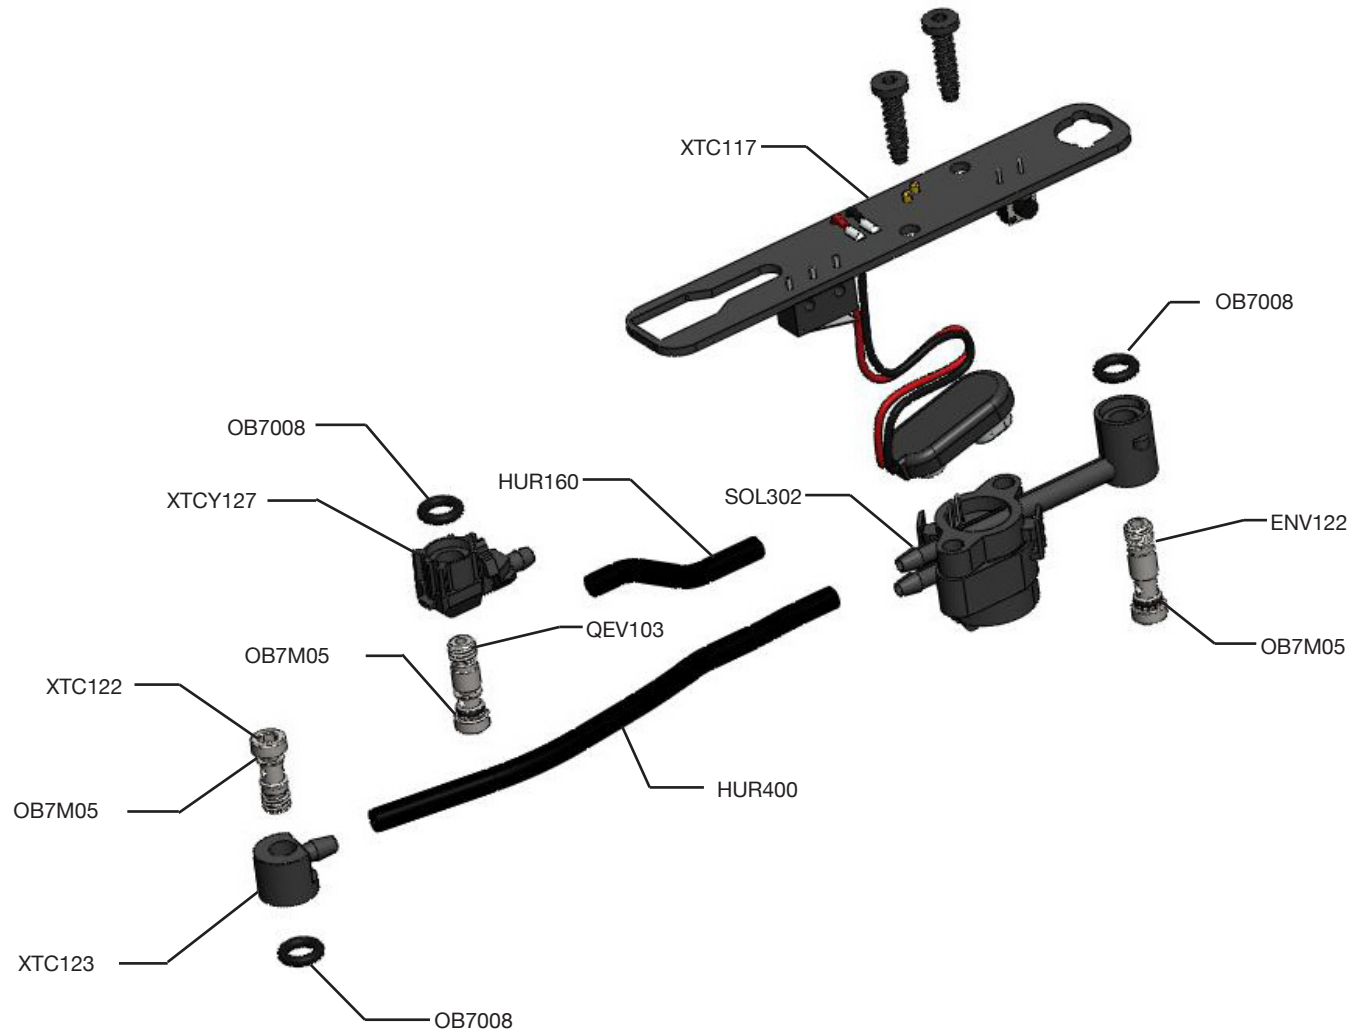

EXTCY PARTS
GUIDE REV1.1

COPYRIGHT 2011 GOG PAINTBALL, SA. ALL RIGHTS RESERVED.
FOR SUPPORT INFORMATION, VISIT GOGPAINTBALL.COM.