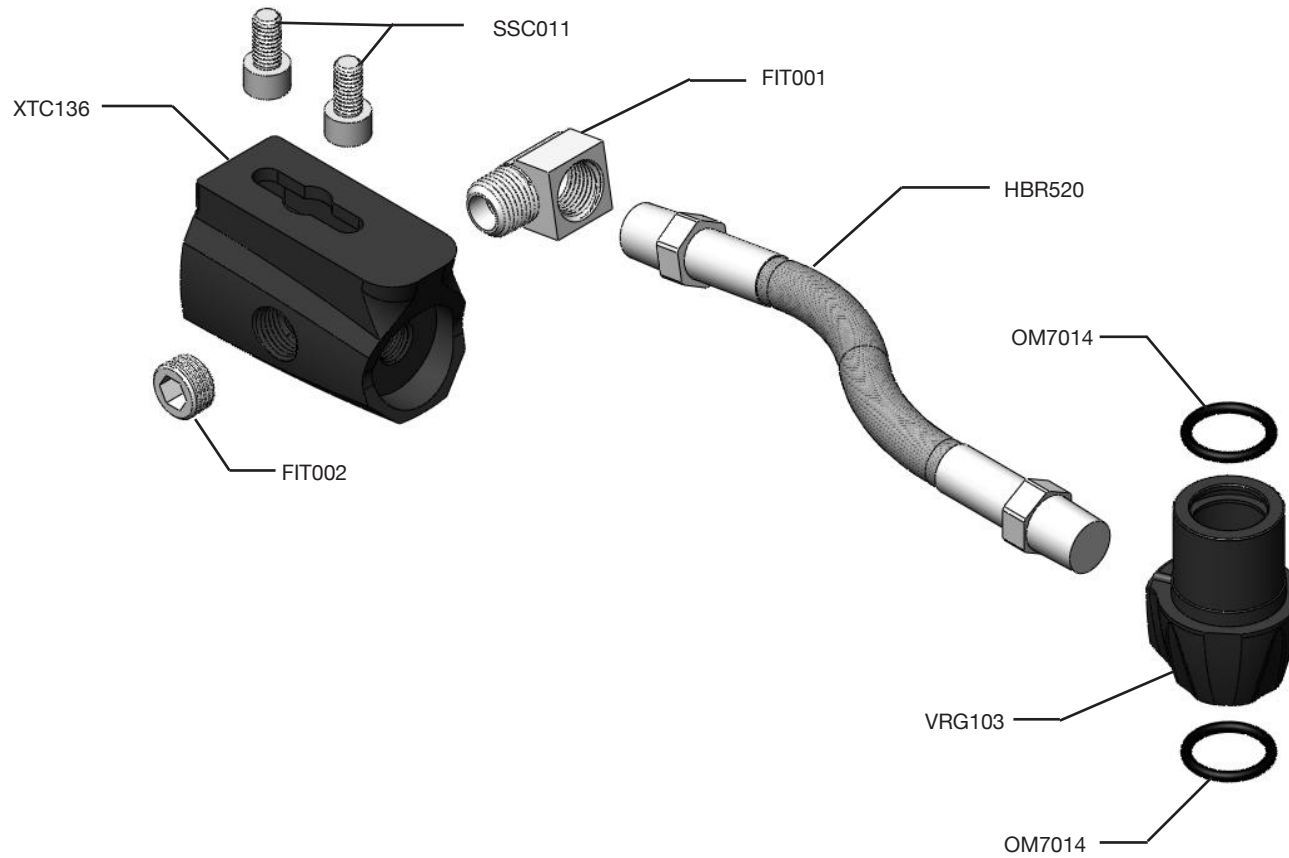

EXTCY PARTS
GUIDE REV1.1

COPYRIGHT 2011 GOG PAINTBALL, SA. ALL RIGHTS RESERVED.
FOR SUPPORT INFORMATION, VISIT GOGPAINTBALL.COM.