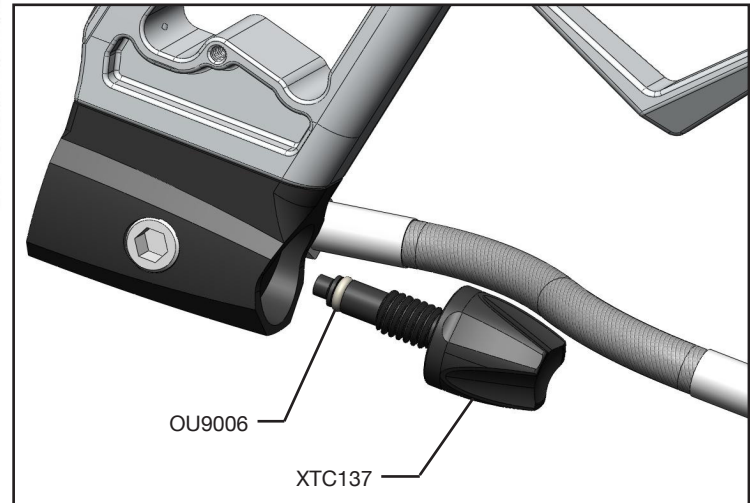

EXTCY PARTS
GUIDE REV1.1

COPYRIGHT 2011 GOG PAINTBALL, SA. ALL RIGHTS RESERVED.
FOR SUPPORT INFORMATION, VISIT GOGPAINTBALL.COM.

FLT001

REGULATOR ASSEMBLY

EXTCY PARTS
GUIDE REV1.1

COPYRIGHT 2011 GOG PAINTBALL, SA. ALL RIGHTS RESERVED.
FOR SUPPORT INFORMATION, VISIT GOGPAINTBALL.COM.