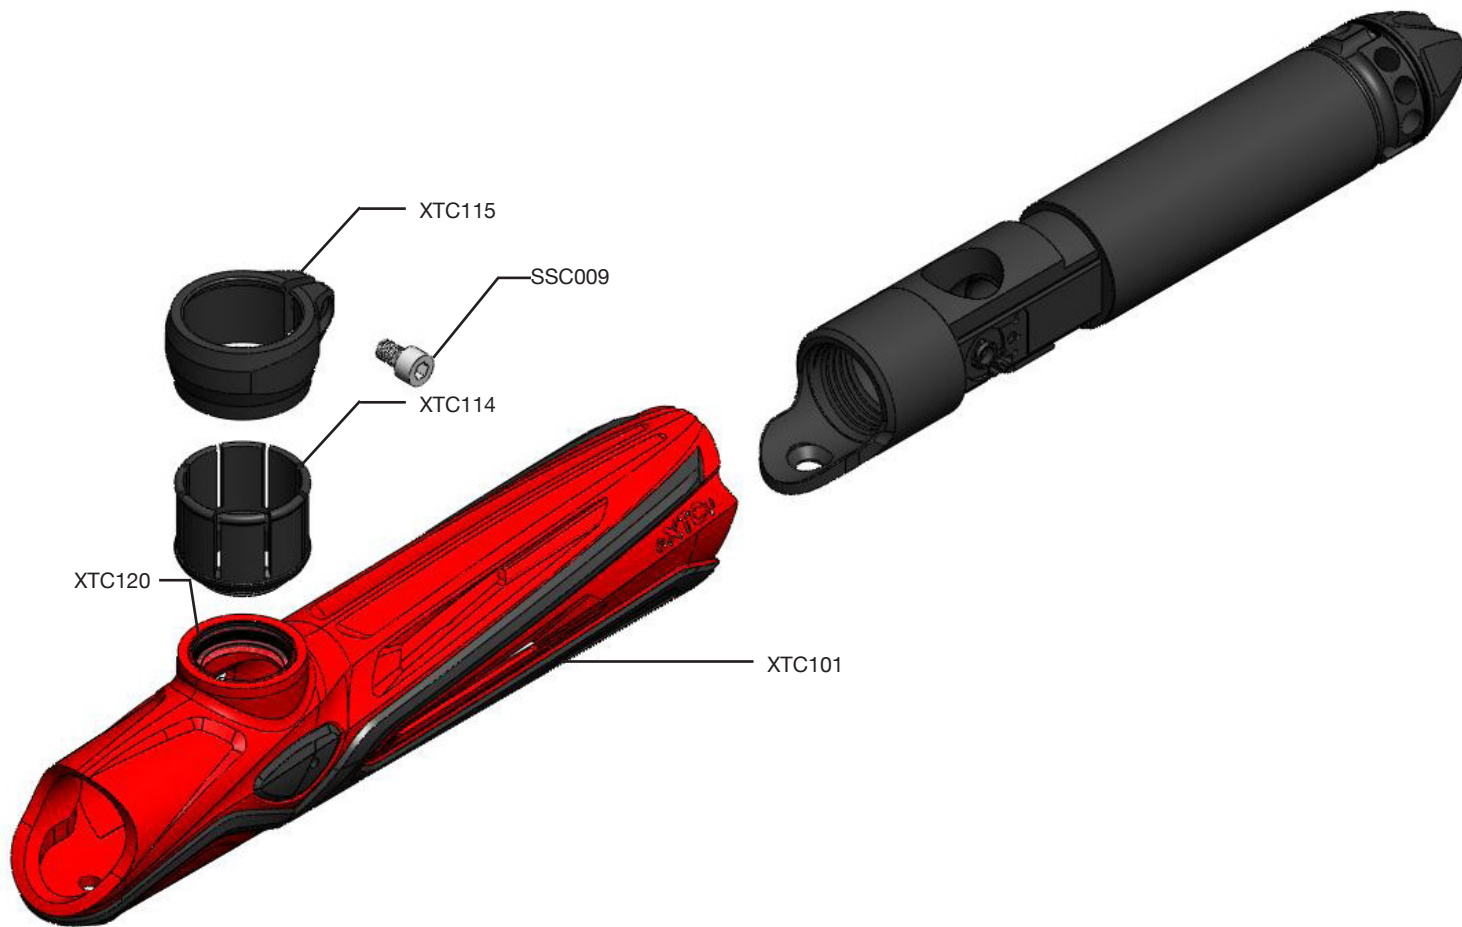

EXTCY PARTS
GUIDE REV1.1

COPYRIGHT 2011 GOG PAINTBALL, SA. ALL RIGHTS RESERVED.
FOR SUPPORT INFORMATION, VISIT GOGPAINTBALL.COM.

EXTCY PARTS
GUIDE REV1.1

COPYRIGHT 2011 GOG PAINTBALL, SA. ALL RIGHTS RESERVED.
FOR SUPPORT INFORMATION, VISIT GOGPAINTBALL.COM.