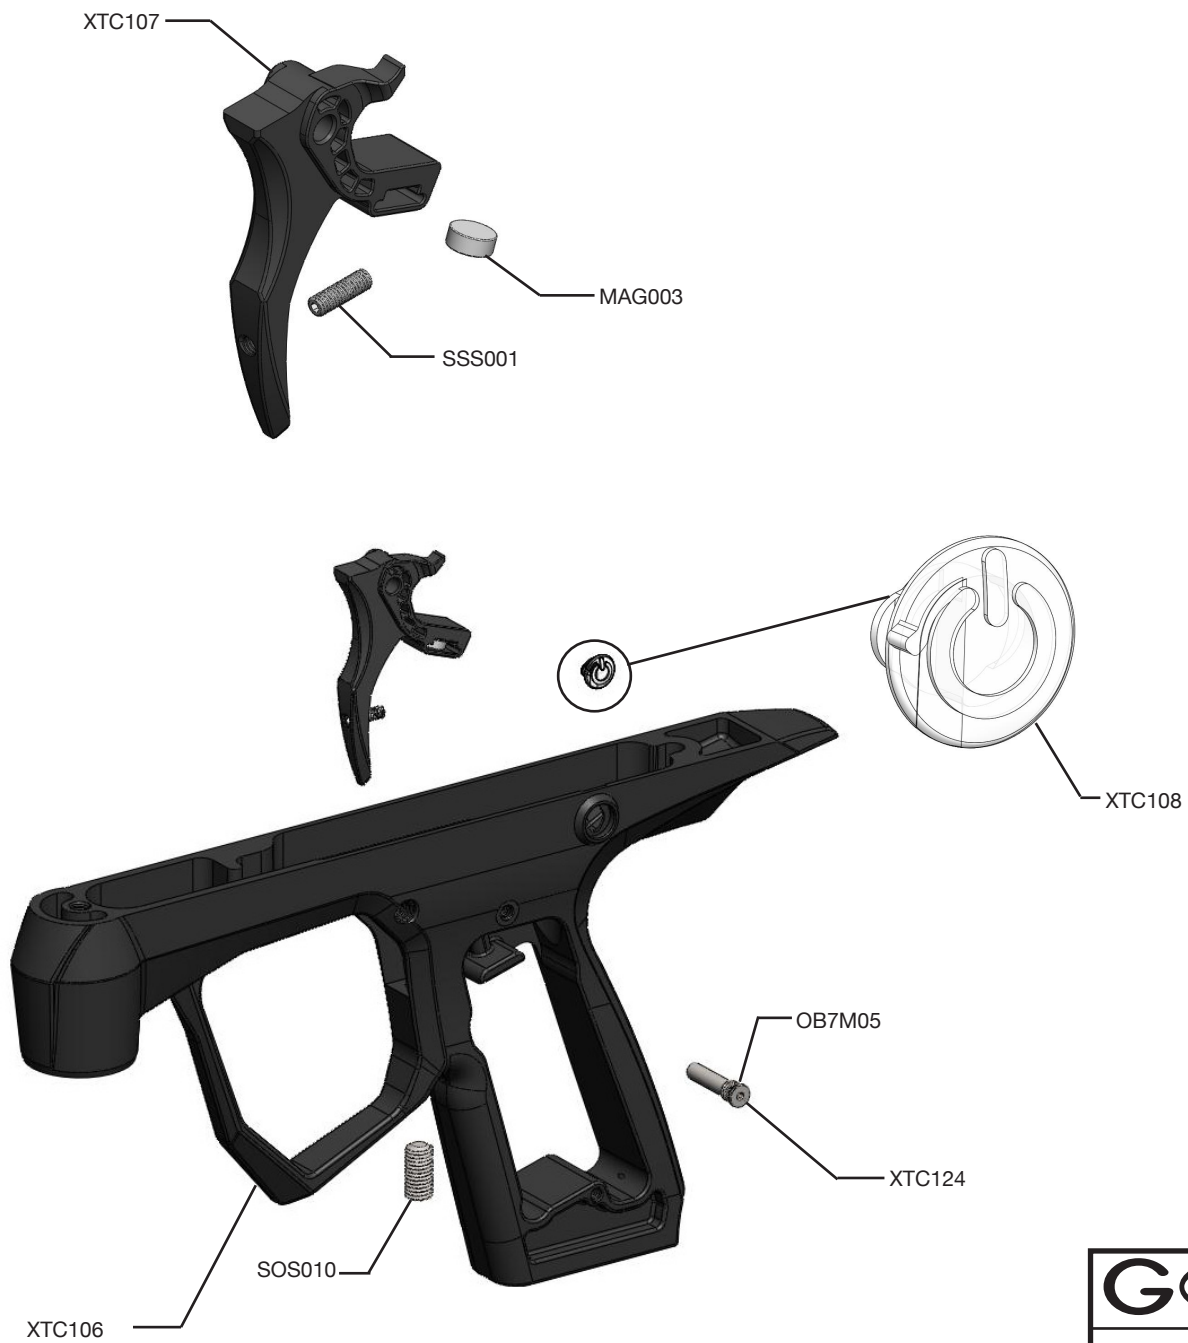

EXTCY PARTS
GUIDE REV1.1

COPYRIGHT 2011 GOG PAINTBALL, SA. ALL RIGHTS RESERVED.
FOR SUPPORT INFORMATION, VISIT GOGPAINTBALL.COM.

FLT001

REGULATOR ASSEMBLY

EXTCY PARTS
GUIDE REV1.1

COPYRIGHT 2011 GOG PAINTBALL, SA. ALL RIGHTS RESERVED.
FOR SUPPORT INFORMATION, VISIT GOGPAINTBALL.COM.